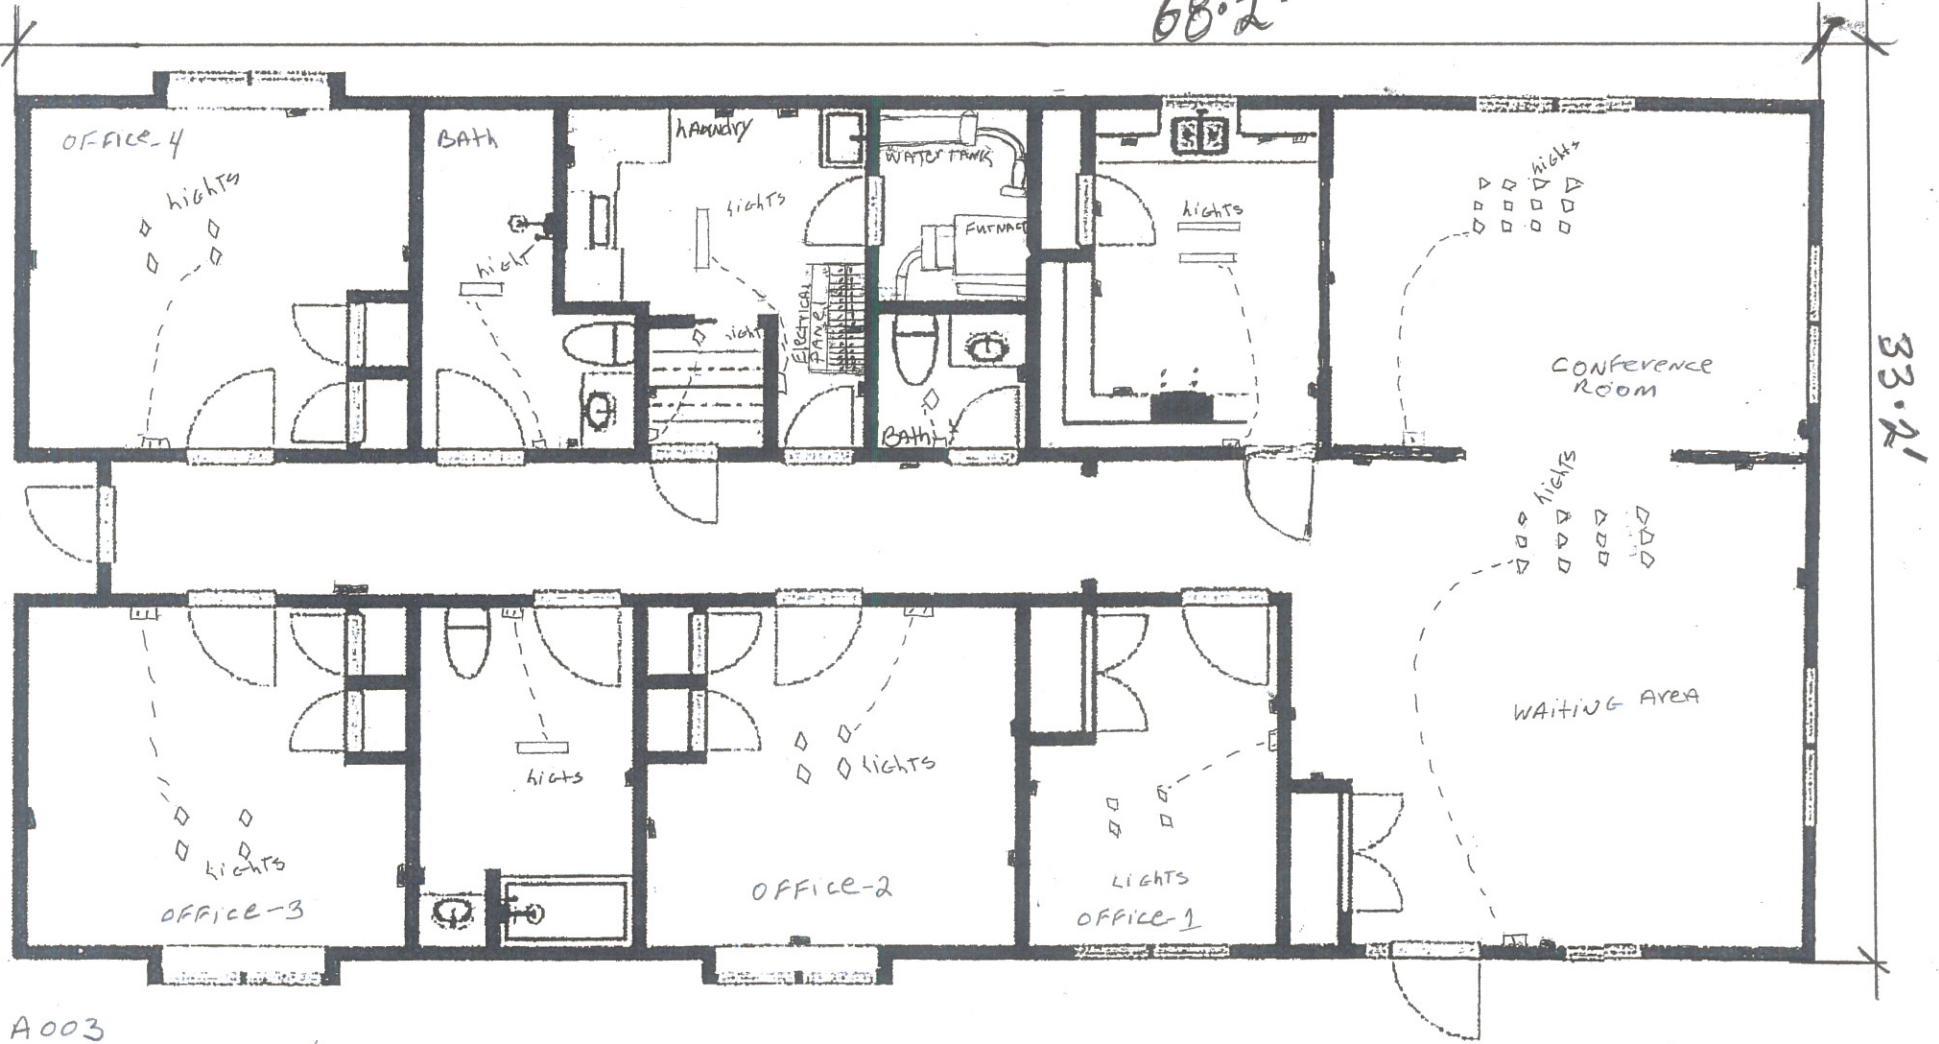

Address: 639 ATLANTIC STREET, SE  
WASHINGTON, DC. 20032

68.2'

33.2'

A003  
Proposed Floor Plan